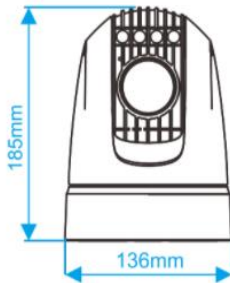

## Features

- ※ 1/2.8" CMOS, 2.13mega pixel, 30x optical zoom
- ※ H.265, H.264 video compression, dual stream
- ※ Support NDI | HX output
- ※ IR/White lighting system, rang up to 60 meters
- ※ TF card for local storage
- ※ 10.8 - 28V voltage input
- ※ Auto power-off with low power supply
- ※ IP66 waterproof

## Dimensional Drawing

Front View

Bottom View

## Technical Specification

<b>Model No.</b>	<b>AC3-NS3003N</b>
<b>Camera</b>	
<b>Image Sensor</b>	1/2.8" Exmor CMOS, 2.13MP
<b>Active Pixel</b>	1920(H) x 1080(V)
<b>Video Standard(HD)</b>	1080p30,1080p/25,720p/60,720p50,720p/30,720p/25
<b>Signal System(SD)</b>	PAL/NTSC
<b>Min.Illumination</b>	Color: 0.0013Lux; B/W:0.0008Lux
<b>WB</b>	Auto
<b>Focus</b>	Auto/Manual