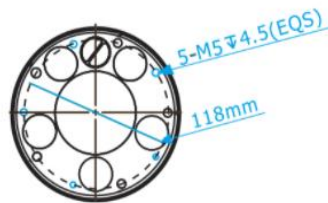

## Features

- ※ 1/2.8" CMOS, 2.13mega pixel, 30x optical zoom
- ※ H.265, H.264 video compression, dual stream
- ※ Support NDI | HX output
- ※ IR/White lighting system, rang up to 60 meters
- ※ TF card for local storage
- ※ 10.8 - 28V voltage input
- ※ Auto power-off with low power supply
- ※ IP66 waterproof

## Dimensional Drawing

Front View

Bottom View

## Technical Specification

<b>Model No.</b>	<b>AC3-NS3003N</b>
<b>Camera</b>	
<b>Image Sensor</b>	1/2.8" Exmor CMOS, 2.13MP
<b>Active Pixel</b>	1920(H) x 1080(V)
<b>Video Standard(HD)</b>	1080p30,1080p/25,720p/60,720p50,720p/30,720p/25
<b>Signal System(SD)</b>	PAL/NTSC
<b>Min.Illumination</b>	Color: 0.0013Lux; B/W:0.0008Lux
<b>WB</b>	Auto
<b>Focus</b>	Auto/Manual